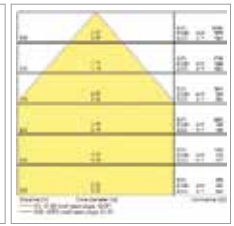

SylBay Gen 2

Photometric Data

Single body: 0039998

Dimensions (mm)