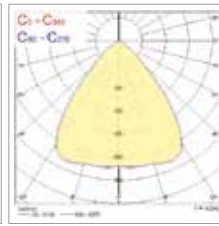

Single body: 0039998