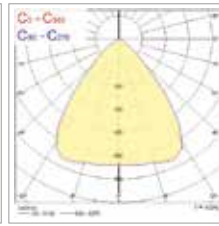

Additional Images

Single body aisle

Twin body - High Efficiency - aisle

Single body High Output - Wide

Twin body - High Efficiency - Wide

SylBay Gen 2

Photometric Data

Single body: 0039988

Single body: 0039999

Single body: 0039998

Twin body: 0039544

Twin body: 0039539

Twin body: 0039535

Dimensions (mm)

Sylbay Gen II SB

Sylbay Gen II TB