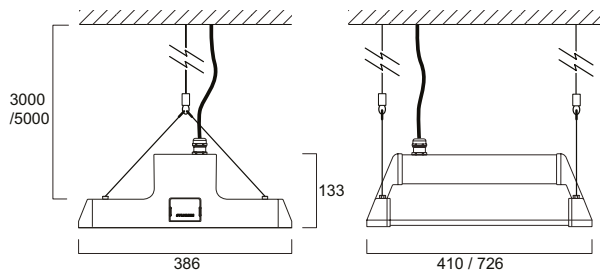

Technical Specifications

- Fixture power (W): 48 – 222
- Luminous flux (lm): 7500 to 34000
- Efficacy (lm/W): up-to 163 lm/W (L6HE DALI)
- Beam angle: 60°, 82° and Highrack (20 x 37°)
- Control technology: PIR, DALI and SylSmart Connected Building
- UGR: UGR22 or less
- E3 Emergency accessory

Additional Images

Single body aisle

Twin body - High Efficiency - aisle

Single body High Output - Wide

Twin body - High Efficiency - Wide

SylBay Gen 2

Photometric Data

Single body: 0039988

Single body: 0039999

Single body: 0039998

Twin body: 0039544

Twin body: 0039539

Twin body: 0039535

Dimensions (mm)

Sylbay Gen II SB

Sylbay Gen II TB