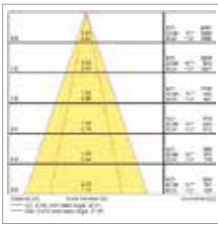

Additional Images

Single body aisle

Twin body - High Efficiency - aisle

Single body High Output - Wide

Twin body - High Efficiency - Wide

SylBay Gen 2

Photometric Data

Single body: 0039988