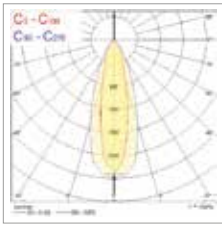

Twin body: 0039544