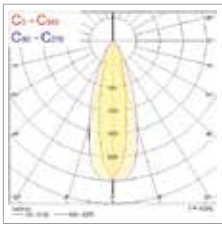

Additional Images

Single body aisle

Twin body - High Efficiency - aisle

Single body High Output - Wide

Twin body - High Efficiency - Wide

SylBay Gen 2

Photometric Data

Single body: 0039988