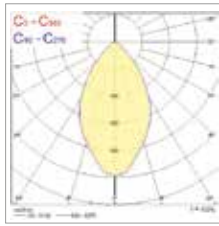

Additional Images

Single body aisle

Twin body - High Efficiency - aisle

Single body High Output - Wide

Twin body - High Efficiency - Wide

SylBay Gen 2

Photometric Data

Single body: 0039988

Single body: 0039999

Single body: 0039998

Twin body: 0039544

Twin body: 0039539

Twin body: 0039535

Dimensions (mm)

Sylbay Gen II SB

Sylbay Gen II TB