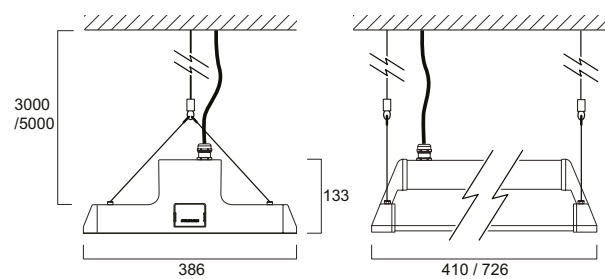

Technical Specifications

- Fixture power (W): 48 – 222
- Luminous flux (lm): 7500 to 34000
- Efficacy (lm/W): up-to 163 lm/W (L6HE DALI)
- Beam angle: 60°, 82° and Highrack (20 x 37°)
- Control technology: PIR, DALI and SylSmart Connected Building
- UGR: UGR22 or less
- E3 Emergency accessory

Additional Images

Single body aisle

Twin body - High Efficiency - aisle

Single body High Output - Wide

Twin body - High Efficiency - Wide

SylBay Gen 2

Photometric Data

Single body: 0039988

Single body: 0039999

Single body: 0039998

Twin body: 0039544

Twin body: 0039539

Twin body: 0039535

Dimensions (mm)

Sylbay Gen II SB

Sylbay Gen II TB