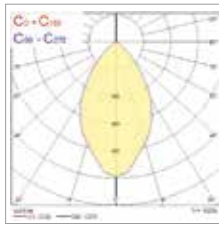

Single body: 0039999